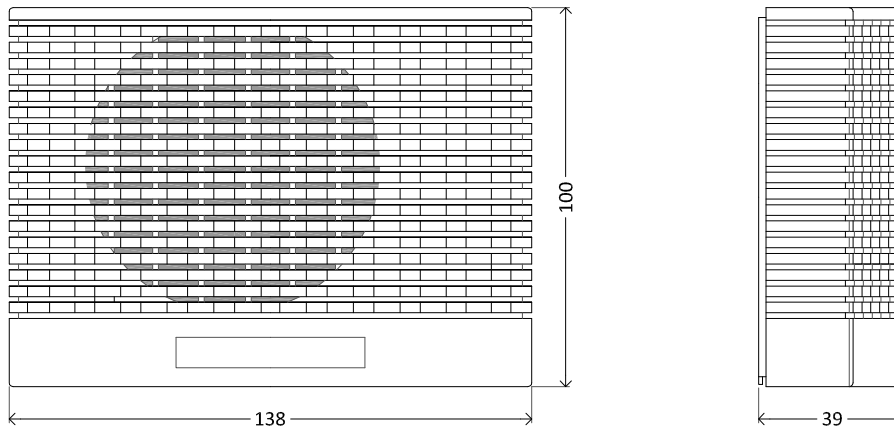

BETTY

SIRENA DA INTERNO / INTERNAL SIREN

Dimensions (all data are in mm)

Caratteristiche - Specifications

POWER SUPPLY	8 - 15V
ABSORPTION	170 mA
dB A /12,5V/1m	111 dB A
IMPEDANCE	500 Ω
COLOUR*	White
IP RATING	IP40
MATERIAL	ABS
NET WEIGHT	230g

Caratteristiche - Other Specifications

*Il colore può essere personalizzato a richiesta / Colour can be personalized upon request

Spedizione - Shipping

- **Packaging:** Box 330x290xh.320mm
- **Master carton quantity:** 48 Pieces